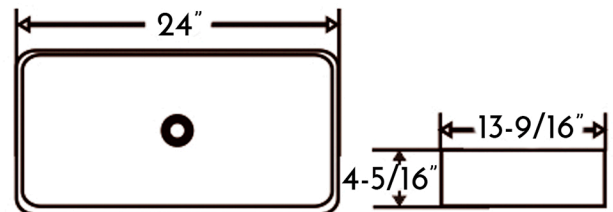

DAX-CL1320

CERAMIC VESSEL SINK SERIES

FEATURES

- Ceramic Material
- Without Overflow
- Rectangle Shape
- Without Faucet Hole

FINISH

DAX-CL1320-WG

- Glossy White Finish

DAX-CL1320-BM